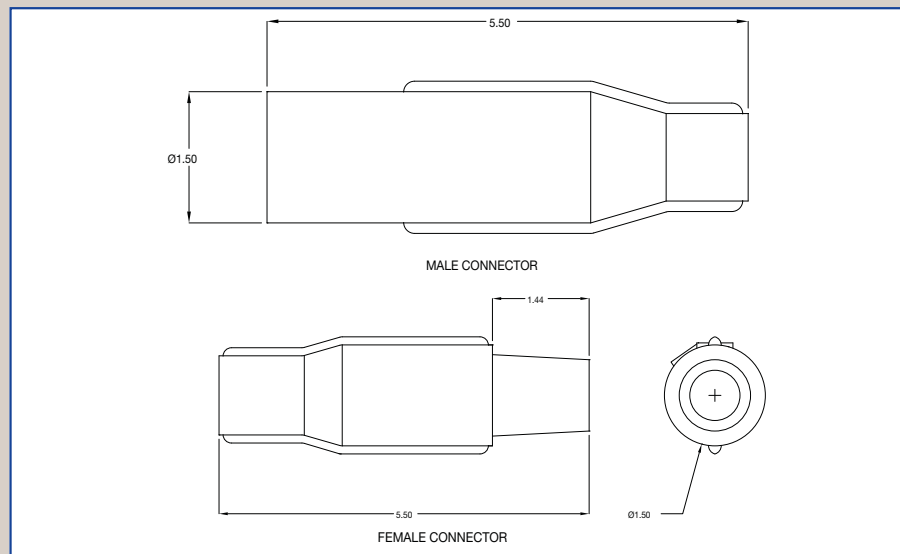

Cam-Lok® “J” Power Series

E1016 Series

All Cam-Lok part numbers available in convenient, single-use, color-coded packaging. See page 75 for details.

VULCANIZED		MALE PLUG		
COLOR	CABLE SIZE	COMPLETE PART NO.	CONTACT ONLY PART NO.	INSULATOR ONLY PART NO.
BLACK	#2-#1	E1016-7	A200036-2	A200706-7
RED		E1016-9		A200706-9
GREEN		E1016-11		A200706-11
WHITE		E1016-12		A200706-12
BLUE		E1016-46		A200706-97
BROWN		E1016-118		A200706-101
ORANGE		E1016-10		A200706-10
YELLOW		E1016-8		A200706-8

VULCANIZED		FEMALE PLUG		
COLOR	CABLE SIZE	COMPLETE PART NO.	CONTACT ONLY PART NO.	INSULATOR ONLY PART NO.
BLACK	#2-#1	E1016-56	A200037-2	A200705-7
RED		E1016-58		A200705-9
GREEN		E1016-60		A200705-11
WHITE		E1016-61		A200705-12
BLUE		E1016-95		A200705-64
BROWN		E1016-119		A200705-101
ORANGE		E1016-59		A200705-10
YELLOW		E1016-57		A200705-8

CAM-LOK “J” POWER SERIES
RECEPTACLES AND PLUGS PROVIDE THE MEANS TO QUICKLY CONNECT AND DISCONNECT POWER SYSTEMS SAFELY AT CONCERTS AND CARNIVALS AS WELL AS CONNECTING GENERATORS, STANDBY POWER, AND LOAD TESTING IN HOSPITALS, UTILITIES AND HEAVY INDUSTRIAL ENVIRONMENTS.

RATINGS: 600 VOLTS UP TO 190 AMPERES CONTINUOUS

STANDARD MATERIALS
CABLE SIZE: #2 - #1
CONNECTOR BODY: SYNTHETIC RUBBER
CONTACT: BRASS

AGENCY APPROVALS
UL LISTED E67181
CSA CERTIFIED LR13963

ENVIRONMENTAL RATING: NEMA 4